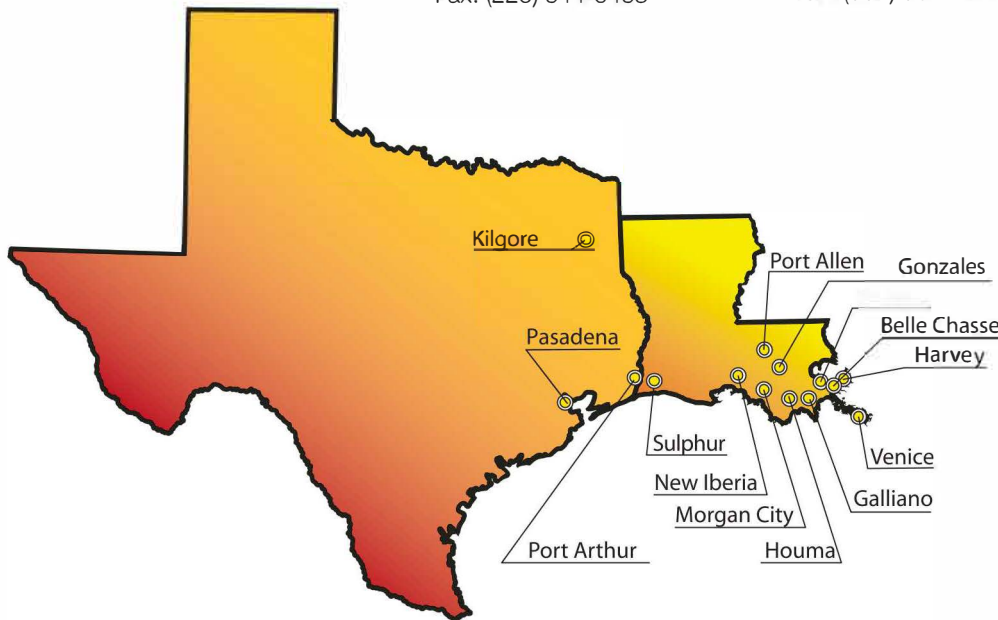

Texas

1607 N Longview
Kilgore, TX 75662
Office: (903) 232-7151 Fax:
(903) 232-7140

1717 W. 13th ST
Deerpark, TX 77536
Office: (281) 470-2016
Fax: (281) 470-2216

5048 Houston Avenue Port
Arthur, TX 77640
Office: (409) 962-7226
Fax: (409) 962-7260

OMI Environmental Solutions (OMIES), a leader in oil spill response for over 40 years, has a well-respected, experienced team of professionals with the expertise to resolve all of your environmental and industrial service needs. Our integrated oil spill, hazmat, industrial, standby rescue, waste management, disposal, transportation, environmental consulting, and training services, along with our extensive line of environmental & safety products, provide you with a safe, timely, turnkey solution every time.

A reputation in oil spill response... A future in environmental solutions.

@OMIESresponse

WWW.OMIES.COM
WWW.OMIESP.COM
1-800-645-6671